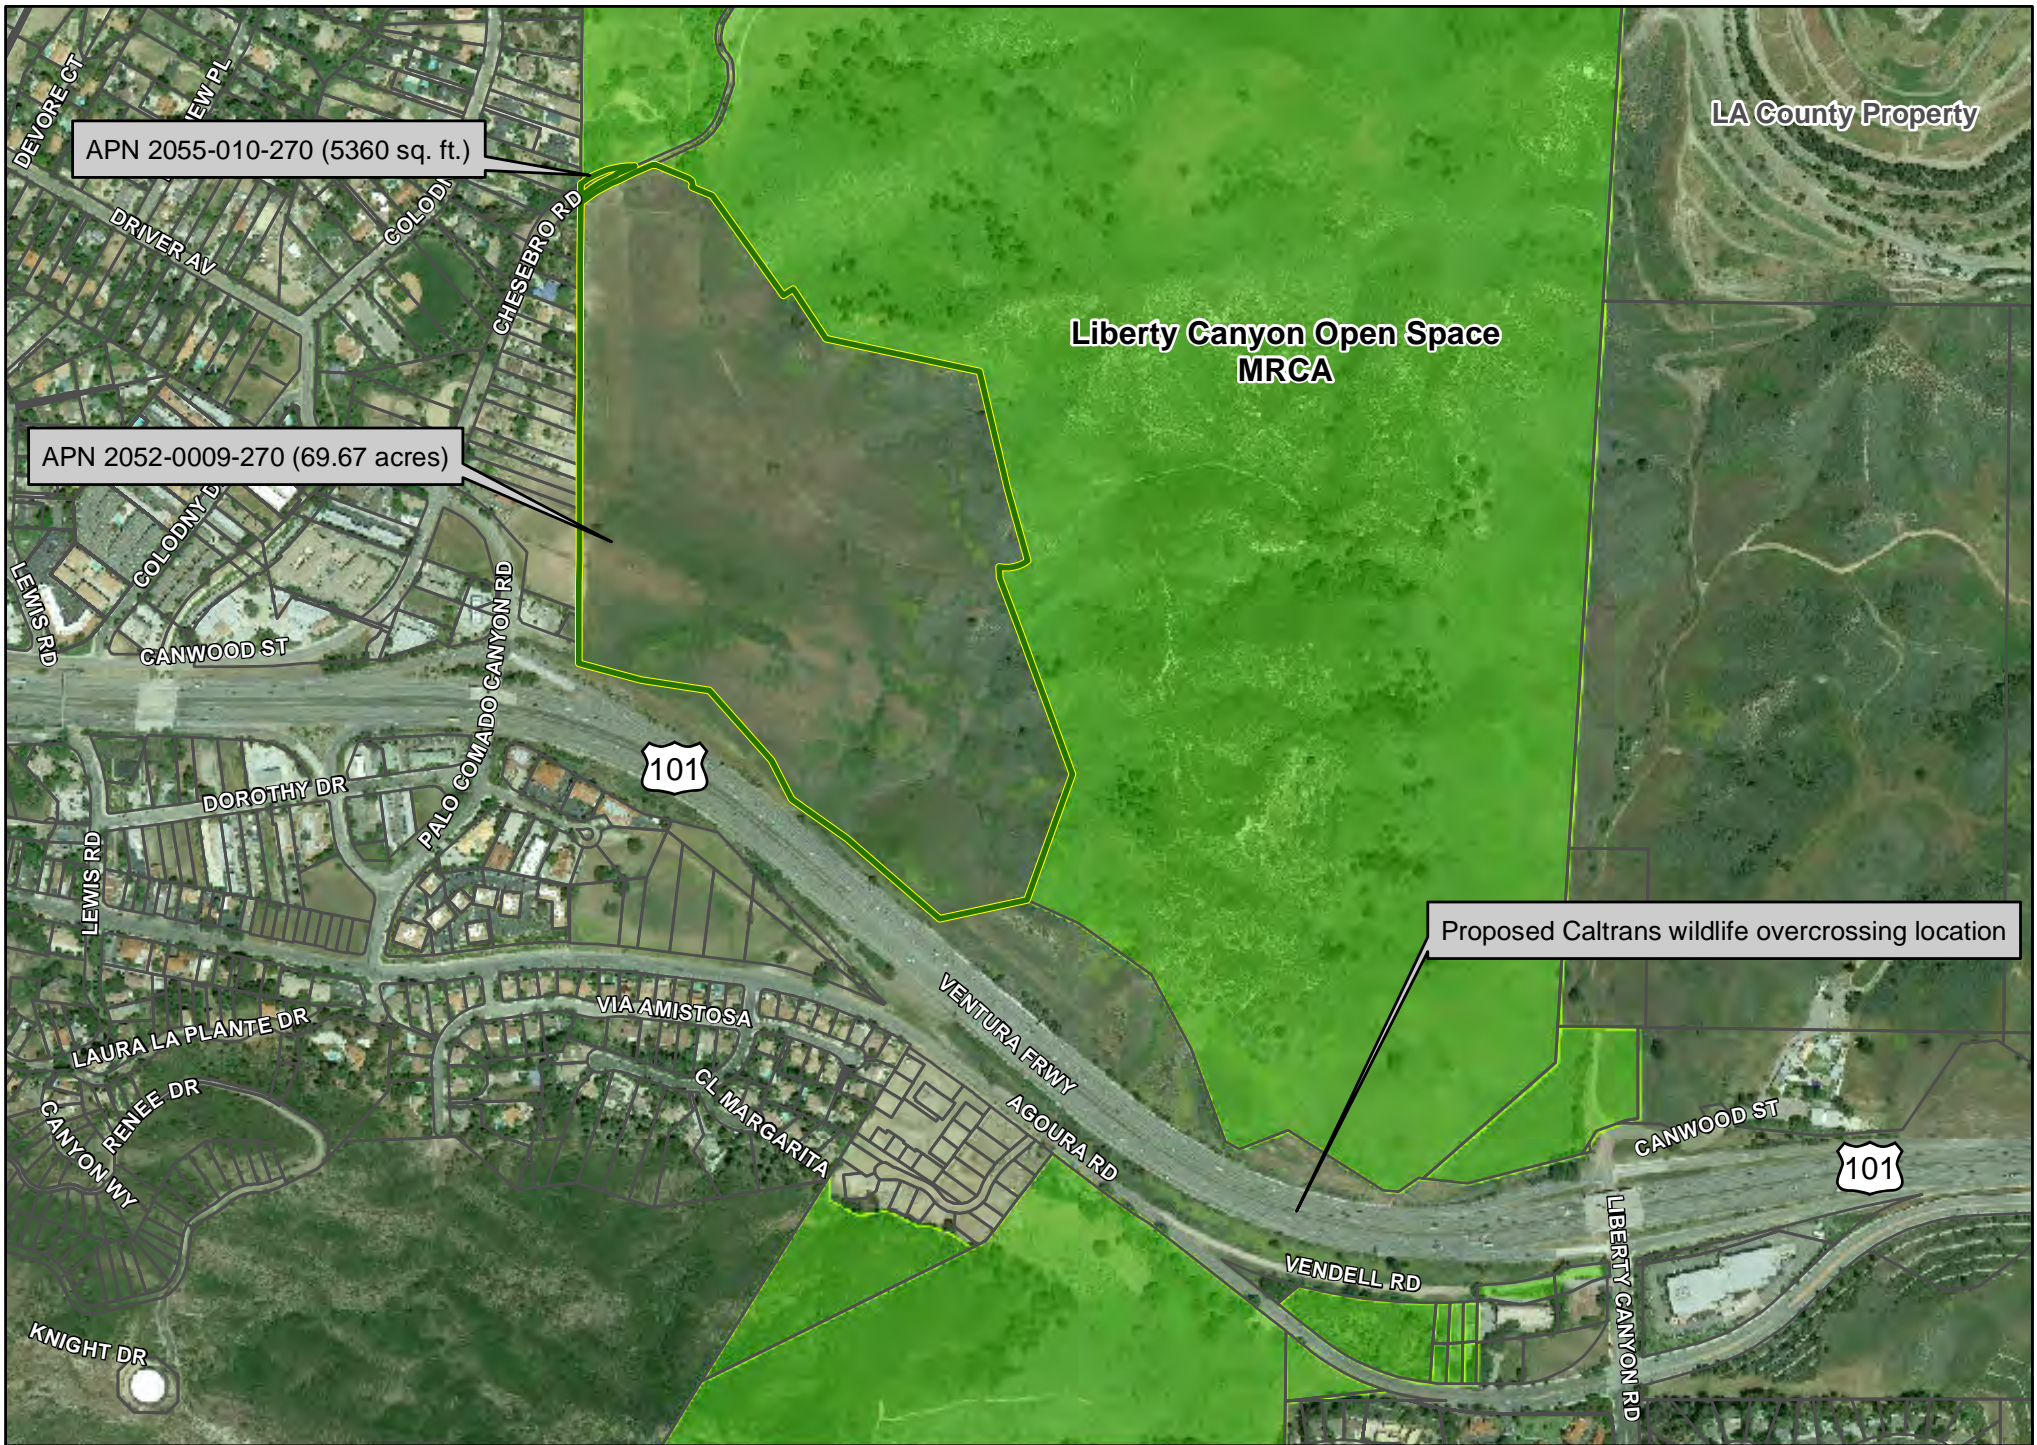

LA County
Sanitation District Property

Zev Yaroslavsky
Las Virgenes
Highlands Park

Liberty Canyon
Open Space
MRCA

Proposed Caltrans wildlife overcrossing location

APN 2055-010-270 (5360 sq. ft.)

APN 2052-0009-270 (69.67 acres)

AGOURA

HILLS

CALABASAS

**Cheesboro Meadows Acquisition
Sierra Madre - Santa Monica Mountains Linkage**

-  Subject Properties
-  MRCA Managed Property
-  Other Public Parklands

0 0.125 0.25 Miles

**Cheesboro Meadows Acquisition
Sierra Madre - Santa Monica Mountains Linkage**

Chesebro Meadows Acquisition Sierra Madre - Santa Monica Mountains Linkage Regional Trail Network