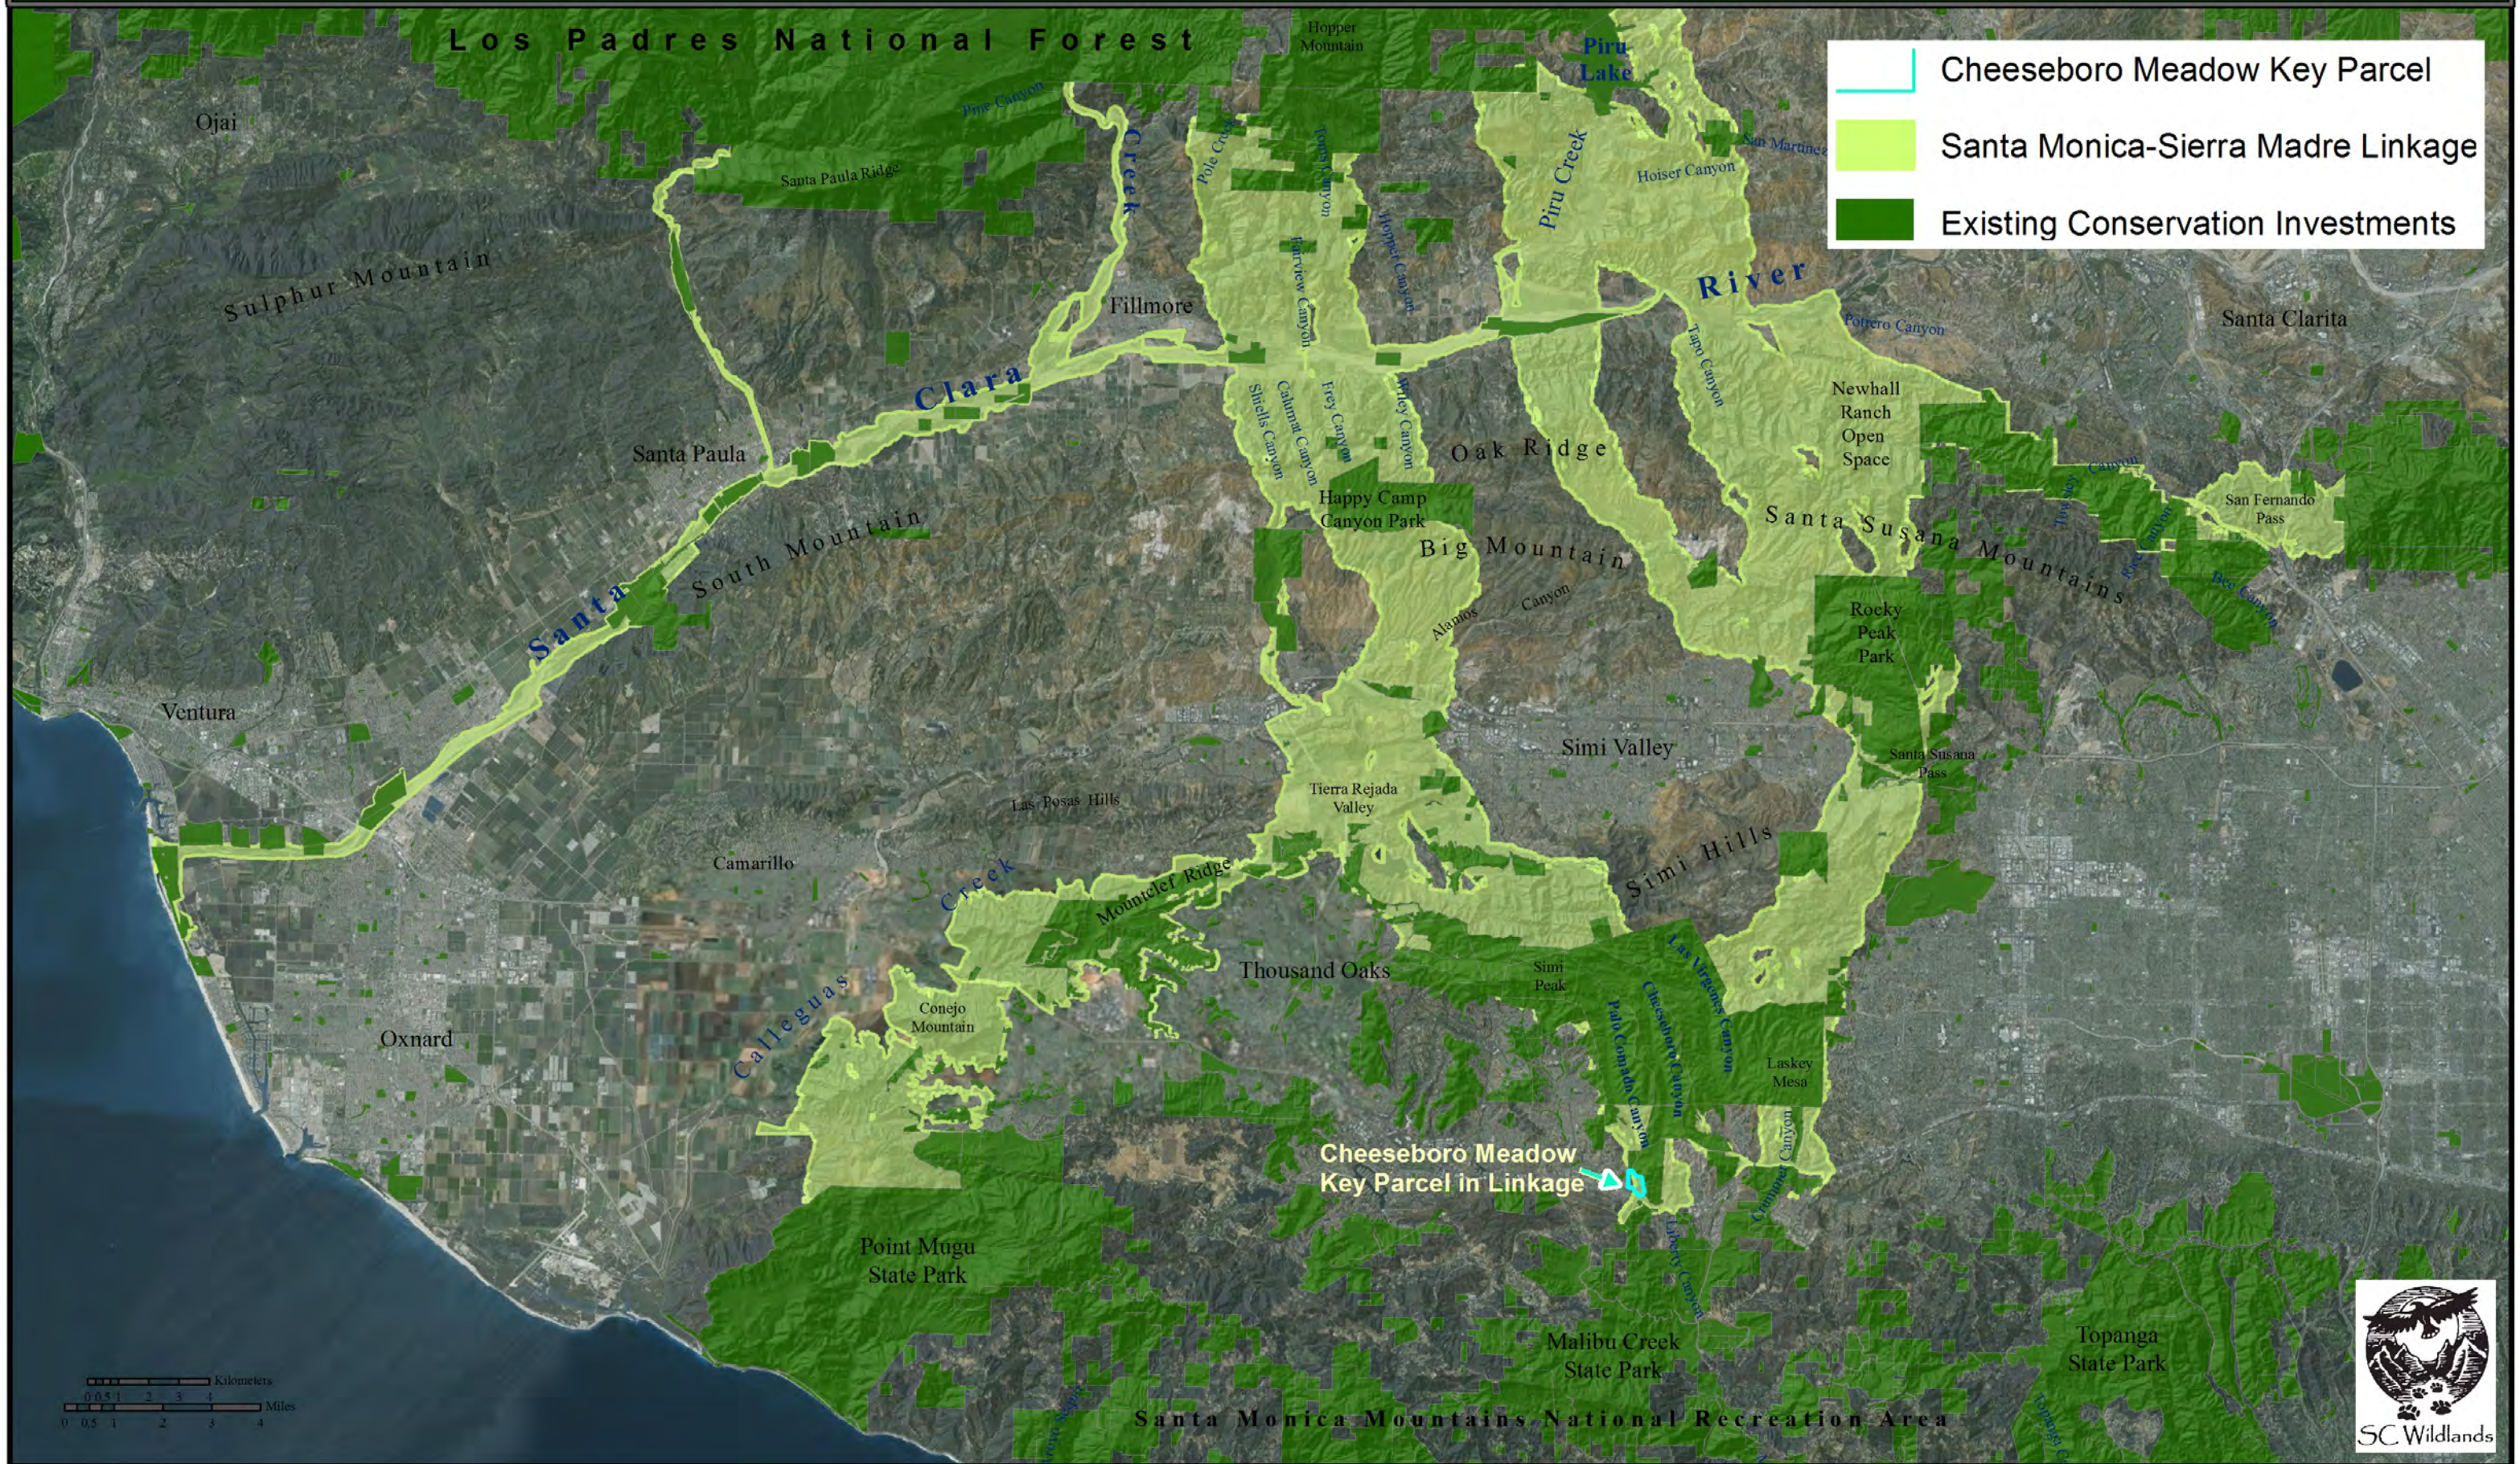

MOUNTAINS RECREATION AND CONSERVATION AUTHORITY

CHESEBRO MEADOWS HABITAT ACQUISITION

FIGURES

Key Acquisition in the Santa Monica-Sierra Madre Linkage

Cheesboro Canyon
Open Space
National Park Service

Shea Open Space
National Park Service

LA County
Sanitation District Property

Zev Yaroslavsky
Las Virgenes
Highlands Park

Liberty Canyon
Open Space
MRCA

Proposed Caltrans wildlife overcrossing location

APN 2055-010-270 (5360 sq. ft.)

APN 2052-0009-270 (69.67 acres)

AGOURA

HILLS

CALABASAS

**Cheesboro Meadows Acquisition
Sierra Madre - Santa Monica Mountains Linkage**

-  Subject Properties
-  MRCA Managed Property
-  Other Public Parklands

0 0.125 0.25 Miles

**Cheesboro Meadows Acquisition
Sierra Madre - Santa Monica Mountains Linkage**

Chesebro Meadows Acquisition Sierra Madre - Santa Monica Mountains Linkage Regional Trail Network