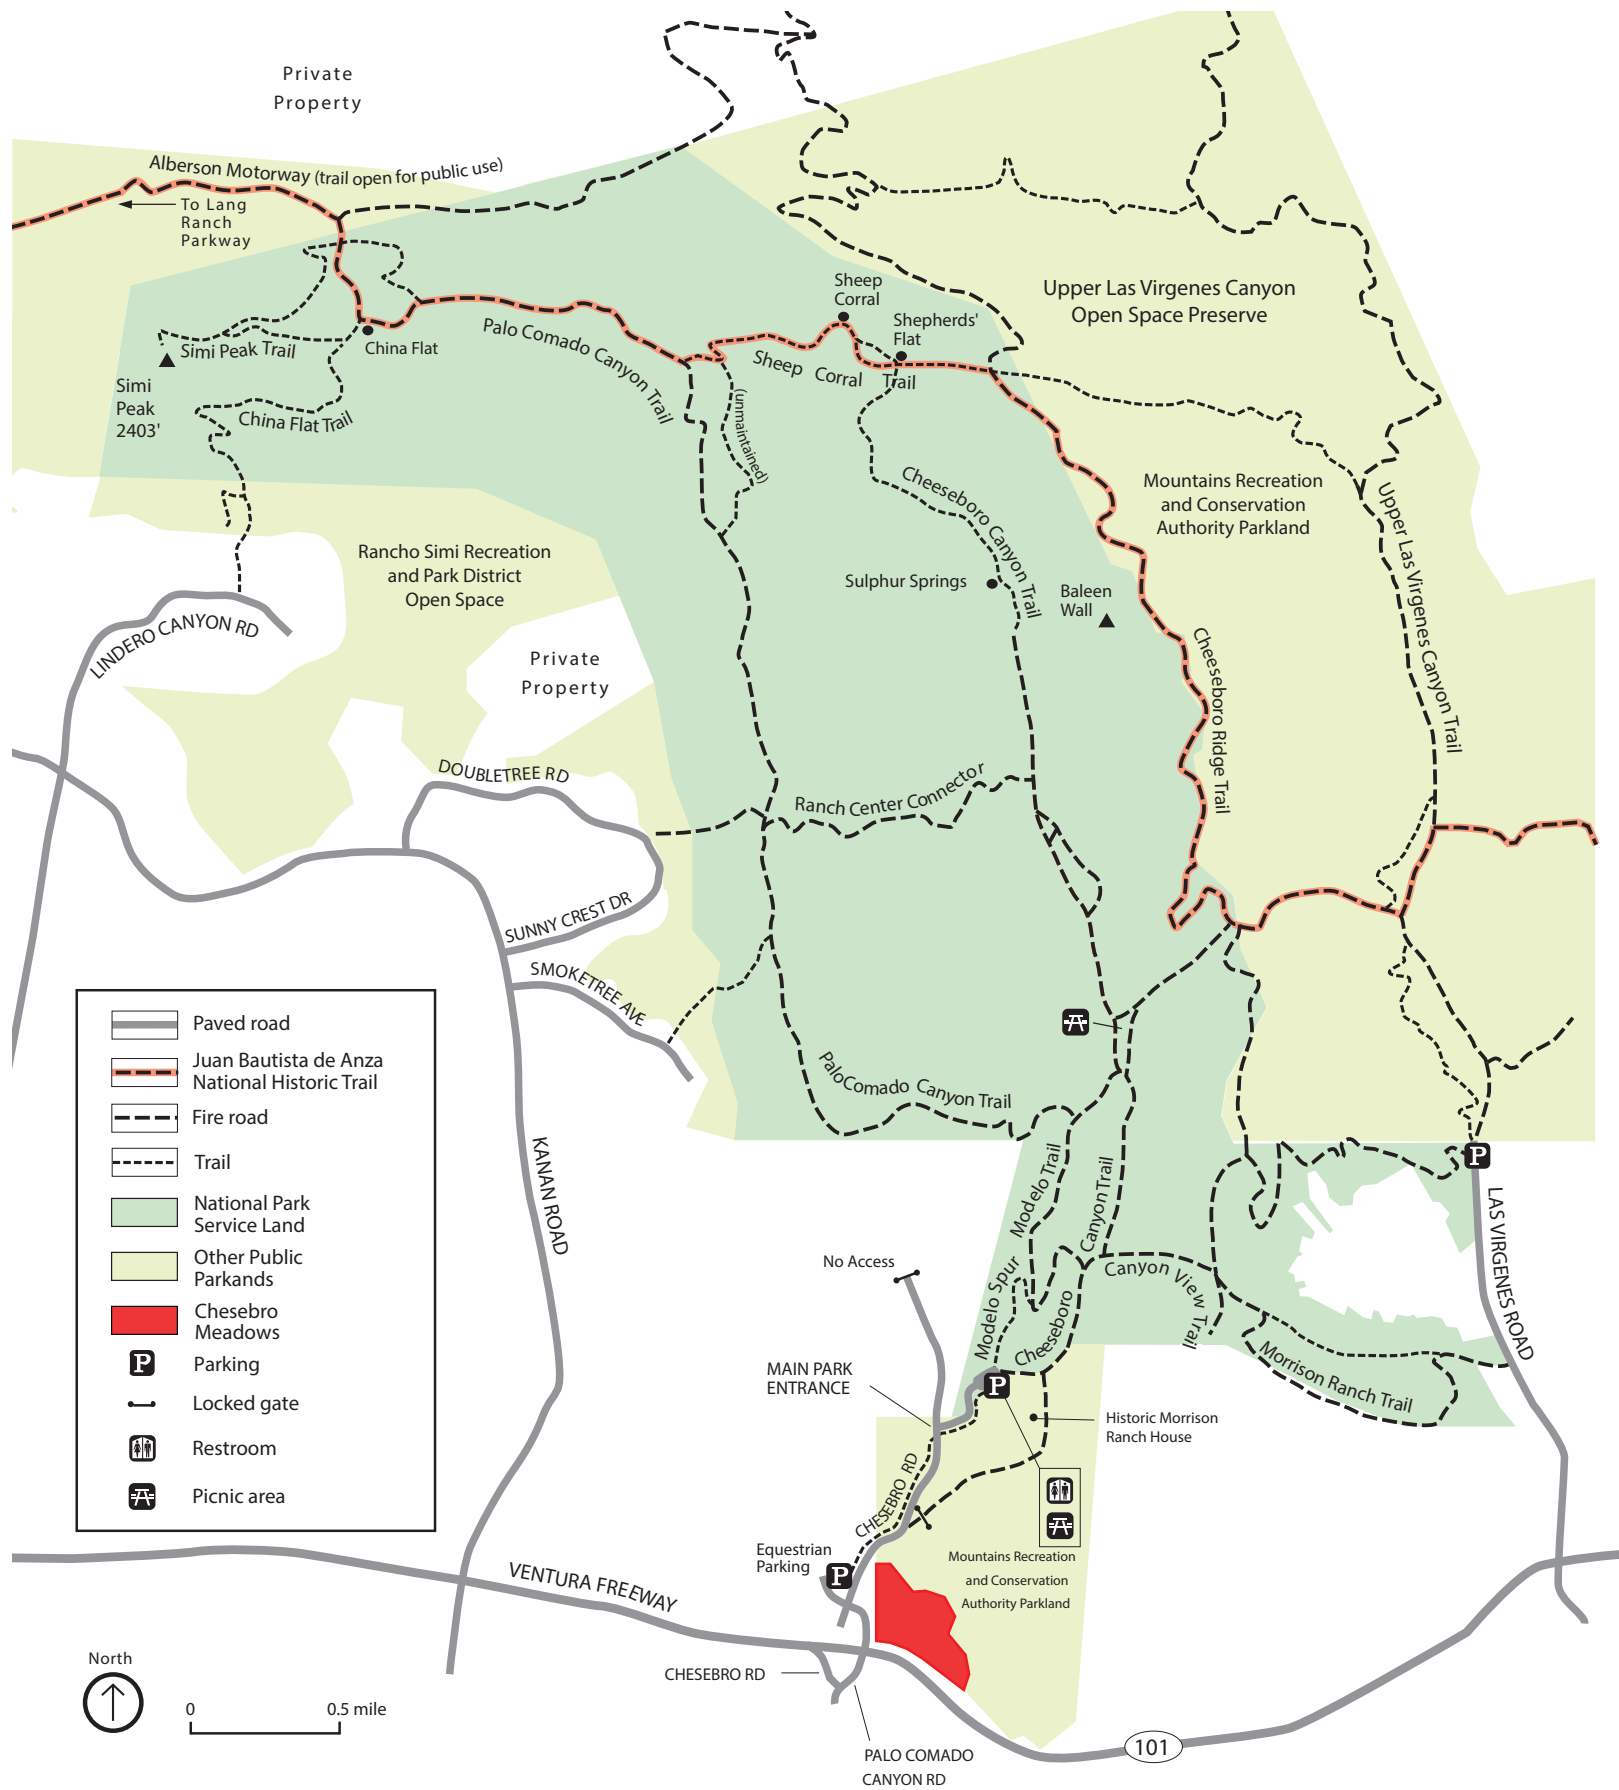

LA County
Sanitation District Property

Zev Yaroslavsky
Las Virgenes
Highlands Park

Liberty Canyon
Open Space
MRCA

Proposed Caltrans wildlife overcrossing location

APN 2055-010-270 (5360 sq. ft.)

APN 2052-0009-270 (69.67 acres)

AGOURA

HILLS

CALABASAS

**Cheesboro Meadows Acquisition
Sierra Madre - Santa Monica Mountains Linkage**

-  Subject Properties
-  MRCA Managed Property
-  Other Public Parklands

0 0.125 0.25 Miles

**Cheesboro Meadows Acquisition
Sierra Madre - Santa Monica Mountains Linkage**

Chesebro Meadows Acquisition Sierra Madre - Santa Monica Mountains Linkage Regional Trail Network