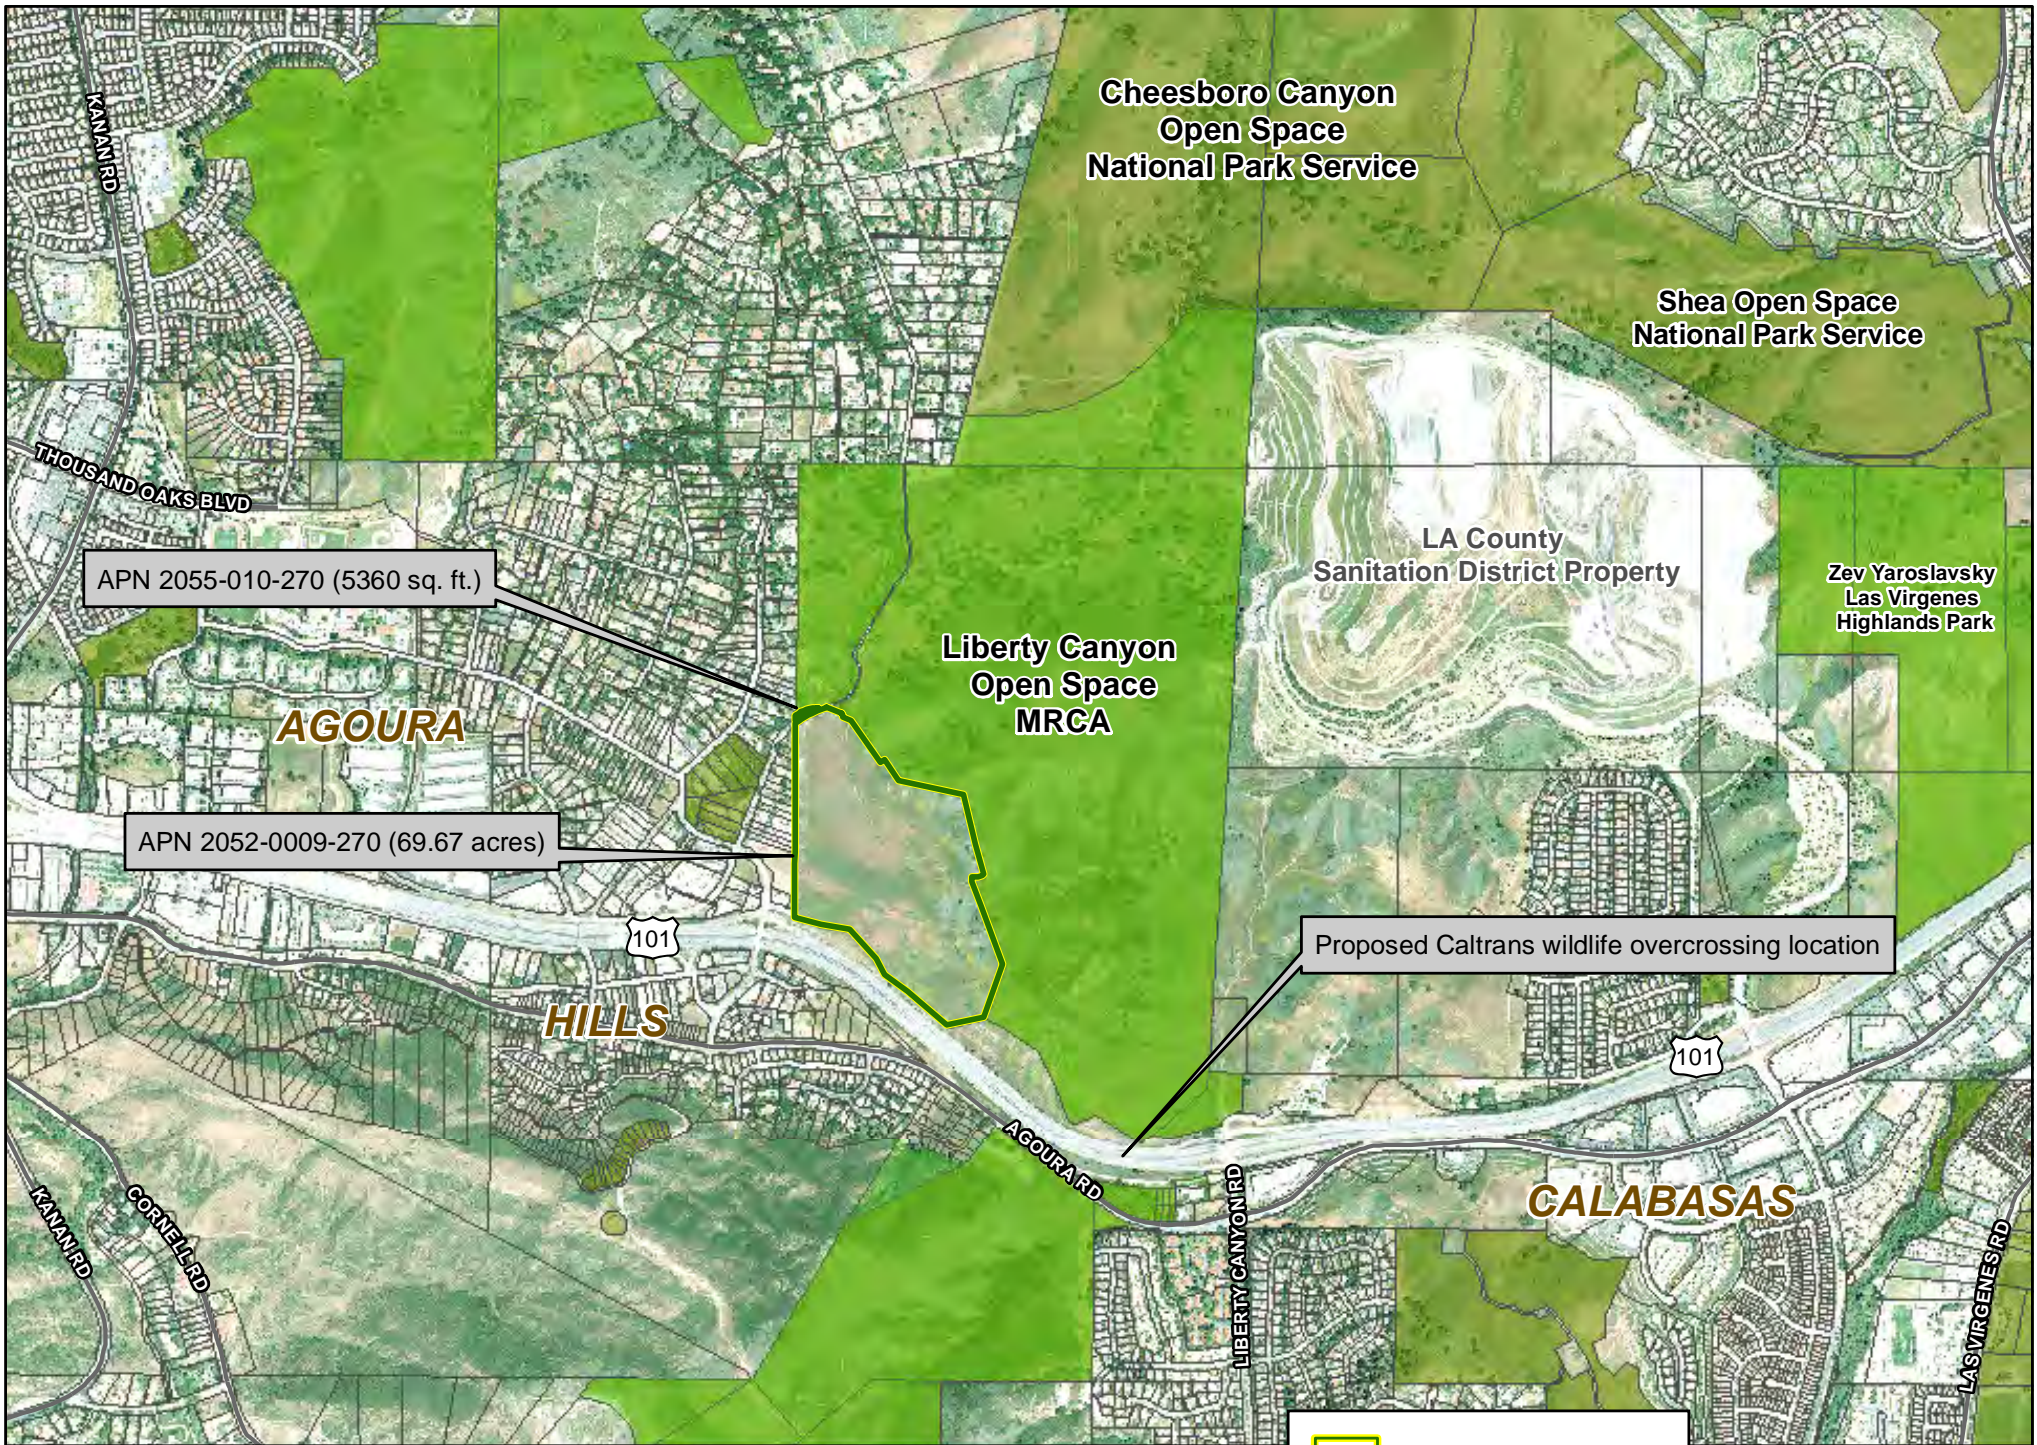

MOUNTAINS RECREATION AND CONSERVATION AUTHORITY

CHESEBRO MEADOWS HABITAT ACQUISITION

FIGURES

Key Acquisition in the Santa Monica-Sierra Madre Linkage

Cheesboro Canyon
Open Space
National Park Service

Shea Open Space
National Park Service

LA County
Sanitation District Property

Zev Yaroslavsky
Las Virgenes
Highlands Park

Liberty Canyon
Open Space
MRCA

Proposed Caltrans wildlife overcrossing location

APN 2055-010-270 (5360 sq. ft.)

APN 2052-0009-270 (69.67 acres)

AGOURA

HILLS

CALABASAS

**Cheesboro Meadows Acquisition
Sierra Madre - Santa Monica Mountains Linkage**

-  Subject Properties
-  MRCA Managed Property
-  Other Public Parklands

0 0.125 0.25 Miles

**Cheesboro Meadows Acquisition
Sierra Madre - Santa Monica Mountains Linkage**

Chesebro Meadows Acquisition Sierra Madre - Santa Monica Mountains Linkage Regional Trail Network